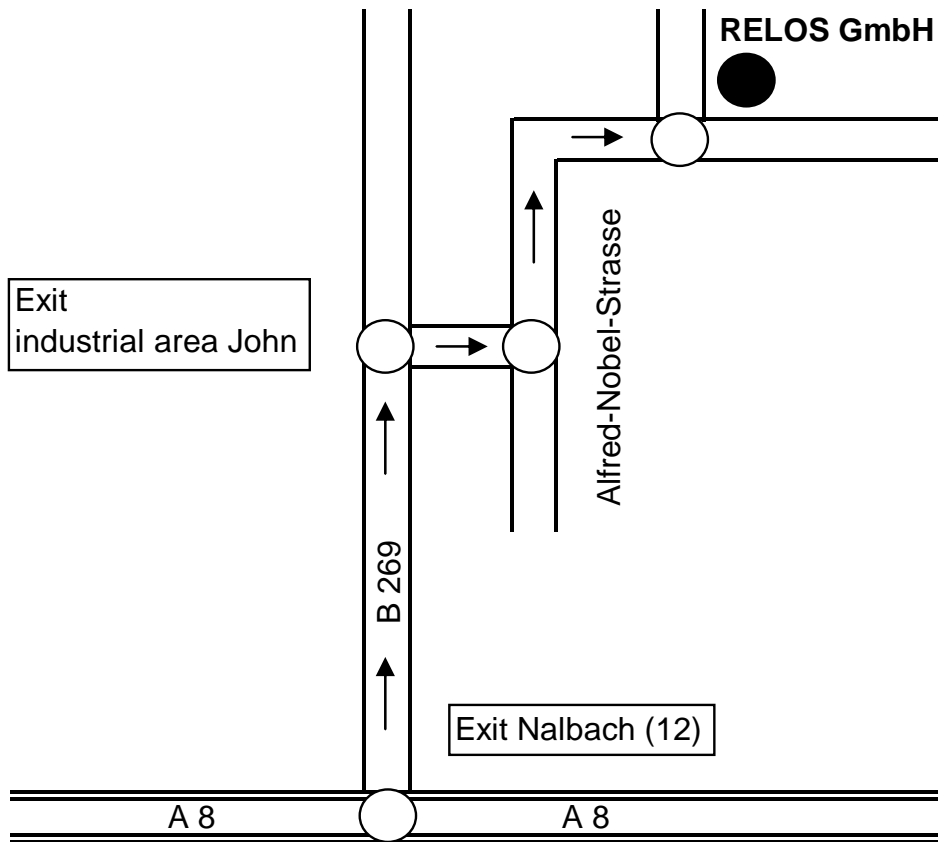

RELOS GmbH, Alfred-Nobel-Strasse 9, 66793 Saarwellingen

- leave motorway A 8 at exit Nalbach
- follow federal road B 269 towards Nalbach for 3 km
- at exit industrial area John turn right
- after 100 m turn left into Alfred-Nobel-Strasse
- after 400 m at the left hand side you can see our office